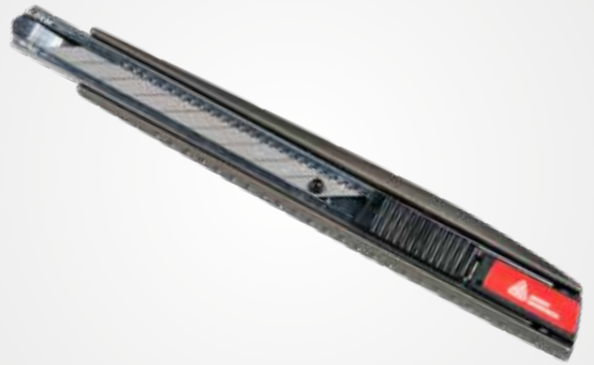

Cutter

CA8140001

36 pieces per box

The Cutter has a strong, durable metal casing that holds a 30°-angled blade securely, for accurate cutting. It offers robust durability and better control, with a casing that does not flex.