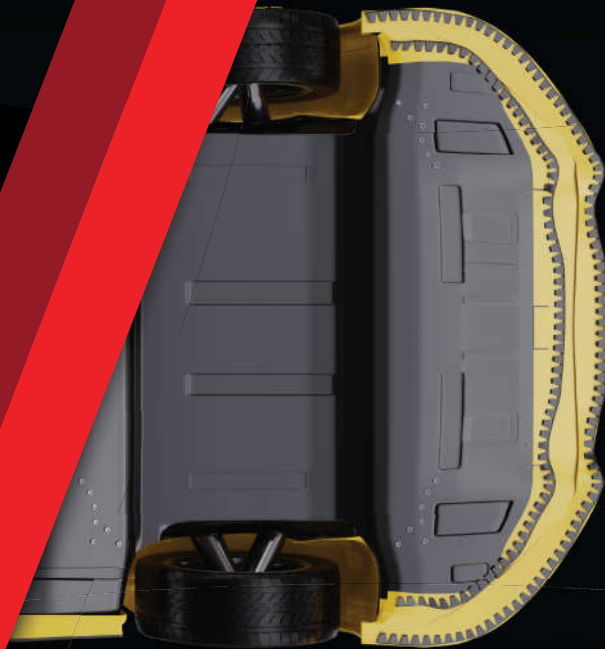

SLIPLO[®]

BUMPER SCRAPE GUARD

THE EASY WAY TO PROTECT YOUR BUMPER

PROTECTS AGAINST

- Steep Driveway Scrapes
- Parking Curb Scuffs
- Pothole Damage

www.sliplo.com

FEATURES & BENEFITS

- 10 year failure free warranty
- Trusted to protect Over 10,000 vehicles
- One size fits all designed to fit any bumper
- Drill-free application – simply stick and go
- EZ Glide reduces contact surface area by over 50%
- Easily removable and without damage to OEM paint
- Includes super strength 3M double sided adhesive
- Made from same super strength Polyurethane used on Snowplows